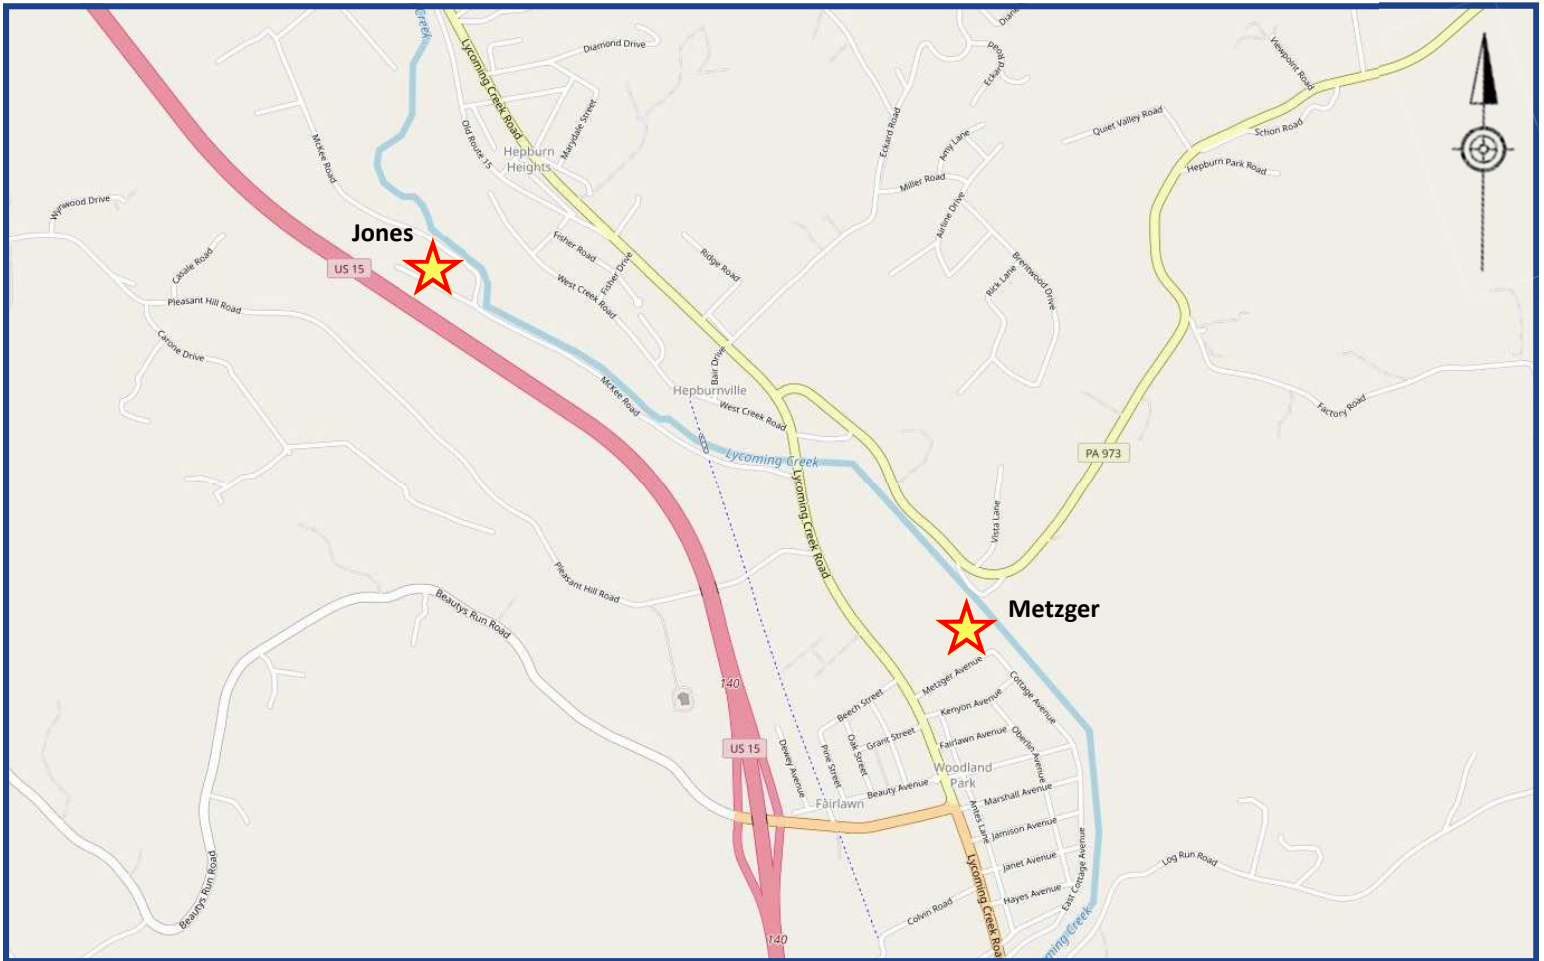

# WILLIAMSPORT AYSO FIELDS

GPS: LAT 41°17'49.9" LON 77°03'23.3" (Metzger)

GPS: LAT 41°18'30.6" LON 77°04'35.9" (Jones)

Scan QR code for Google Map directions

## Directions (Metzger)

- Interstate 180 to Route 15 North (Continue 4.0 miles)
- Turn Right at Hepburnville Exit
- Turn Right at end of ramp onto Beautys Run Road.
- Turn Left at traffic signal onto Lycoming Creek Road (Continue approx 0.2 miles)
- Turn Right onto Metzger Avenue
- Field is on left

## Directions (Jones)

- Interstate 180 to Route 15 North (Continue 4.0 miles)
- Turn Right at Hepburnville Exit
- Turn Right at end of ramp onto Beautys Run Road.
- Turn Left at traffic signal onto Lycoming Creek Road (Continue 0.7 miles)
- Turn Left onto McKee Road (prior to crossing bridge) (Continue 0.8 miles)
- Fields are on left