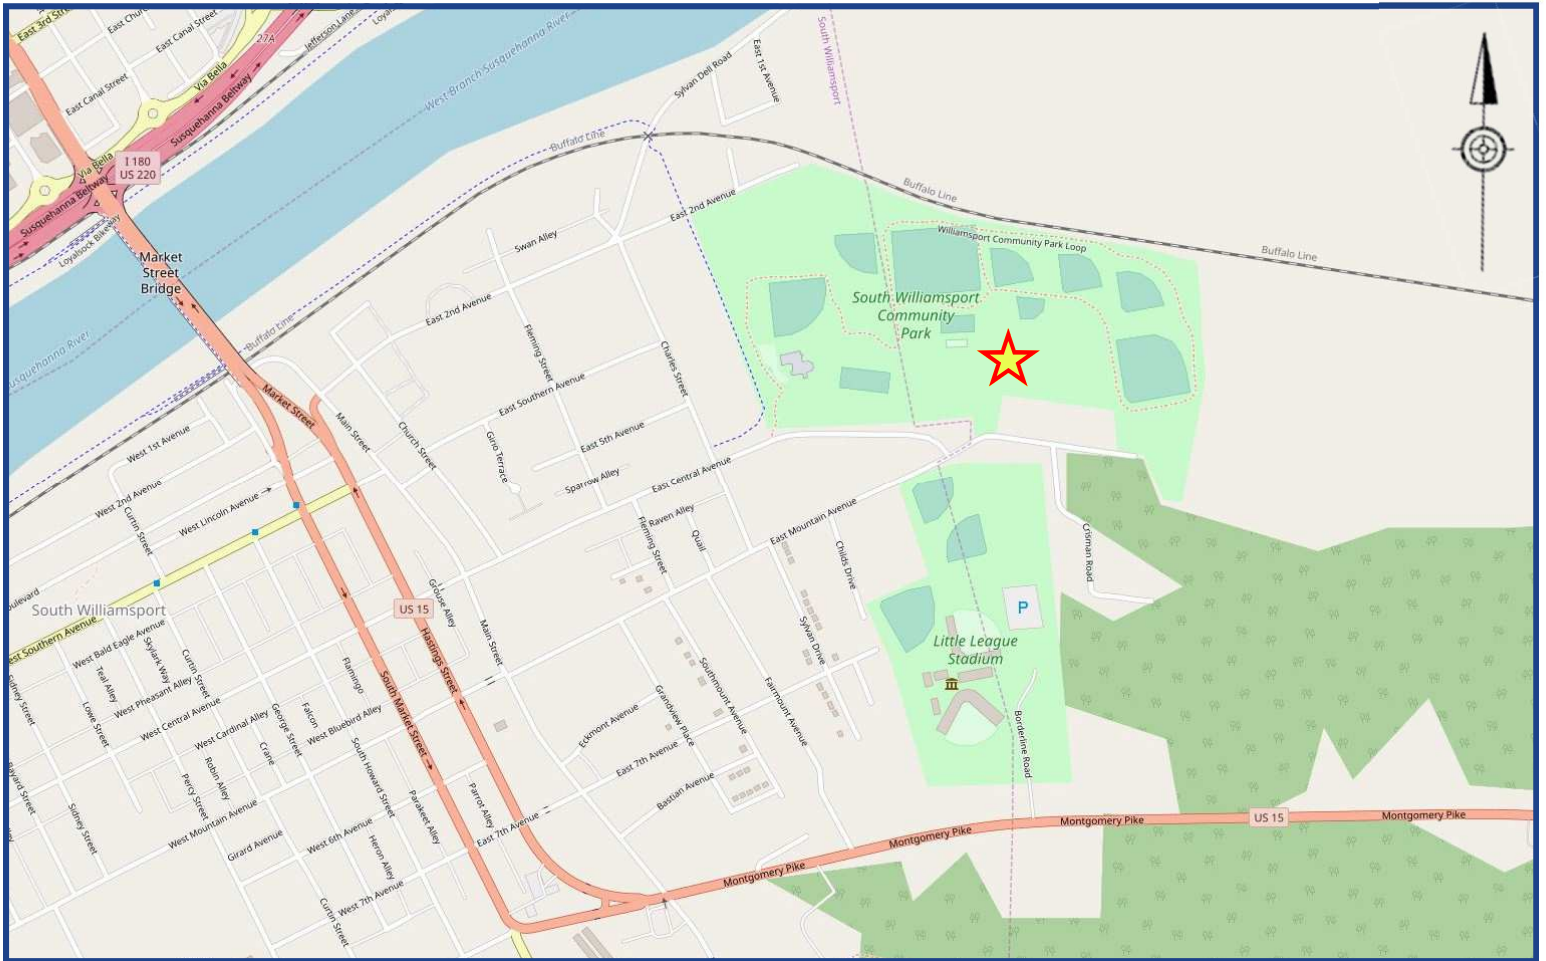

SOUTH WILLIAMSPORT AYSO FIELDS

GPS: LAT 41°14'04.4" LON 76°58'38.2"

Scan QR code for Google Map directions

Directions

From Interstate 180:

- Interstate 180 to Route 15 South (Continue 0.6 miles over Market Street Bridge)
- Turn Left on East Central Avenue (2nd traffic signal) (Continue 0.7 miles)
- Turn Left on East Mountain Road (Fields are on left)

From South (Route 15):

- Route 15 North into South Williamsport
- Turn Right on East Central Avenue (Continue 0.7 miles)
- Turn Left on East Mountain Road (Fields are on left)