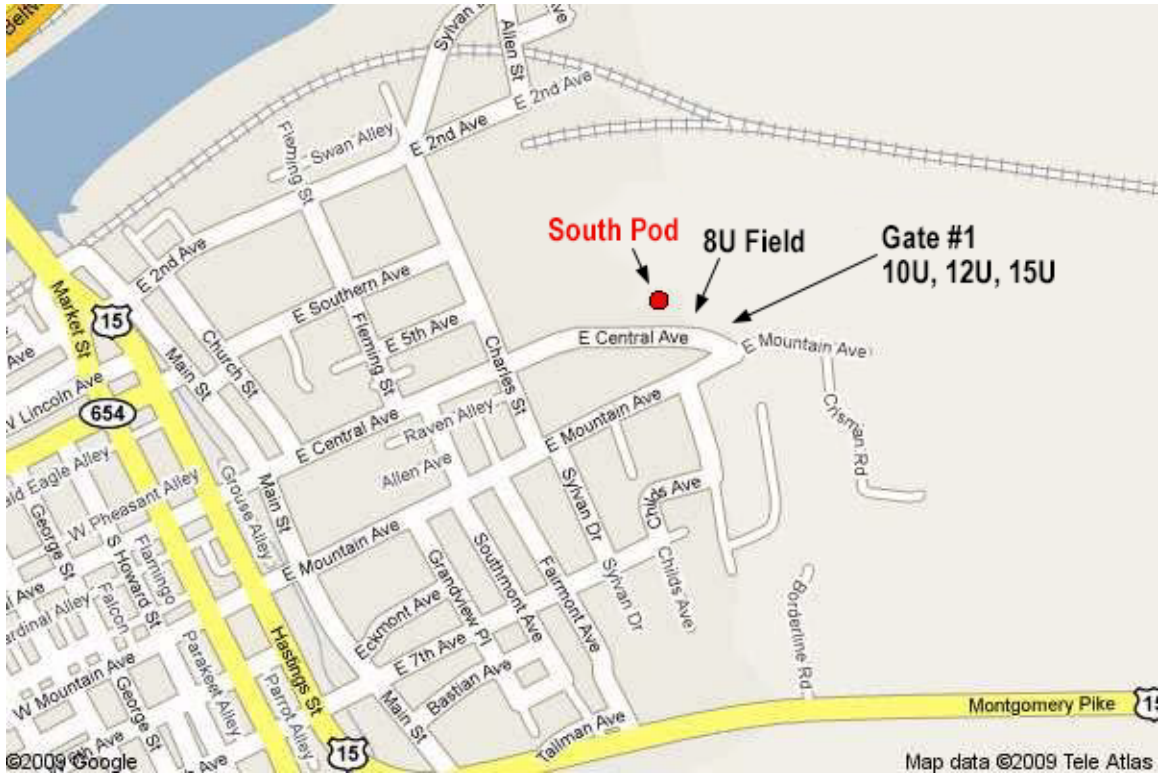

South Williamsport AYSO Fields

Directions: Take Interstate 180 to Route 15 South
Cross Market St. Bridge
Go to 2nd Traffic Light and turn Left
Follow E. Central Ave. to South Williamsport Pool on Left
The U8 field is at Gate #1, next to the playground
The U12/U14 fields are at Gate #1
The U10 Field is at Gate #1
Continue to stop sign and turn left on E. Mountain Ave.
Continue on E. Mountain Ave to the cul-de-sac