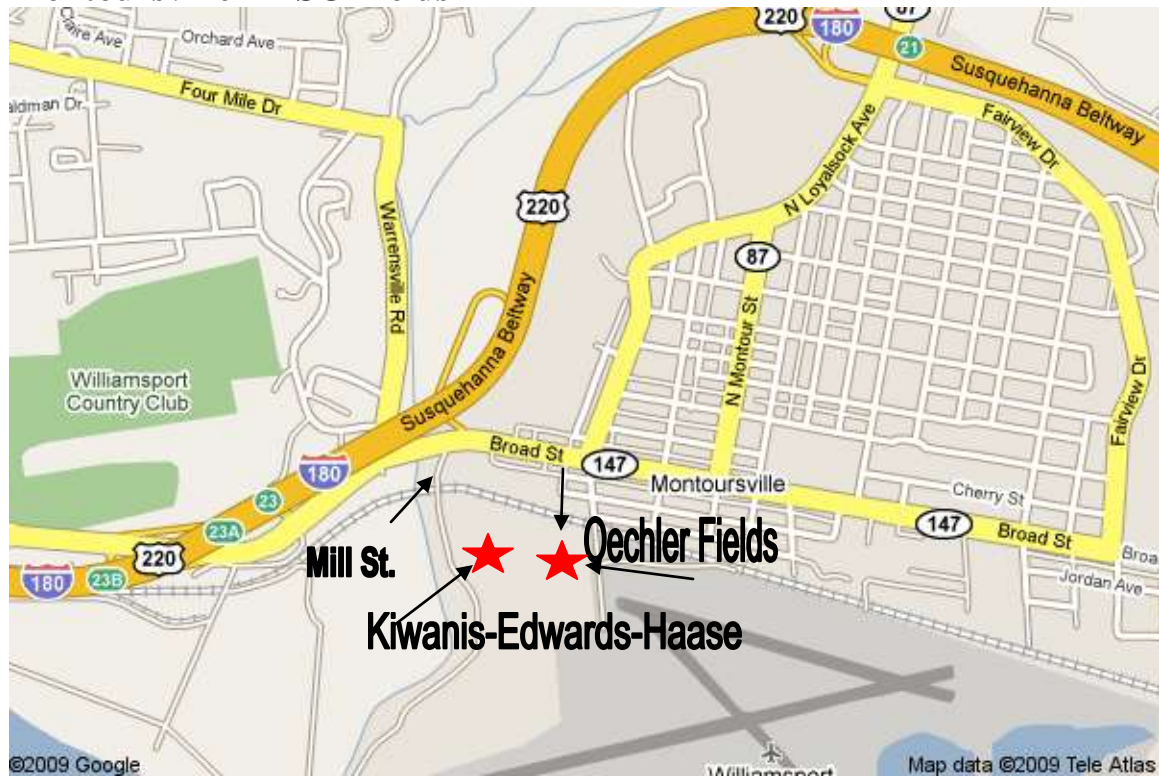

## Montoursville AYSO Fields

#### Directions: From the West

Take Interstate 180 East to Exit 23B(Warrens ville Rd.)  
Go past the 2<sup>nd</sup> light and cross the green bridge  
As soon as you cross the bridge turn Right on Mill St.  
Go over the railroad tracks and follow to fields on the Left  
Edwards Fields are on the Right side of the parking lot  
Kiwanis,Hasse& Oechler Fields are on the Left side of the parking lot

#### From the East

Take Interstate 180 West to Exit 23A(Third St.)  
Get in the Left lane immediately and Turn Left on Third St.  
Go past the 2<sup>nd</sup> light and cross the green bridge  
As soon as you cross the bridge turn Right on Mill St.  
Go over the railroad tracks and follow to fields on the Left  
Edwards Fields are on the Right side of the parking lot